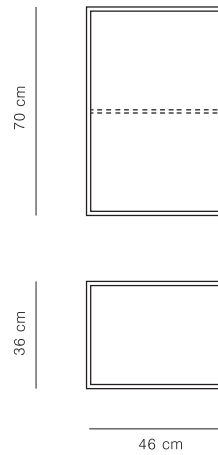

Holy day

Jean-Marie Massaud

HDA - LOUNGE CHAIR

Chromed steel and polyurethane upholstered fiber glass seat.

Needed fabric for material 1,40 wide:

HDA-1 = 1 m

HD70-1 = 0,6 m

HD90-1 = 1m

HD50-1 = 0,6m

HD90D-1 = 1m

HD90 - TABLE 90X90

HD70 - TABLE 70X46

Coffee table collection with the options of oak wood or upholstered with the finishes of our collection.

In case you want the sewing in a different colour than the fabric/leather, please, indicate it in the order.

HD90D - TABLE D90

HD50 - TABLE D50

CODE	MODEL	VOLUME (m3)	WEIGHT(Kg)	FINISHES	
HDA-1	LOUNGE CHAIR	0.48	17	COM	
HDA-2				G2	
HDA-3				G3	
HDA-4				G4	
HDA-5				G5	
HD70RO	TABLE 70X46	0.17	8	stained	
				lacquered	
HD70-1				COM	
HD70-2				G2	
HD70-3				G3	
HD70-4				G4	
HD70-5				G5	
HD90RO	TABLE 90X90	0.27	12	stained	
				lacquered	
HD90-1				COM	
HD90-2				G2	
HD90-3				G3	
HD90-4				G4	
HD90-5				G5	
HD50RO	TABLE D50	0.21	8	stained	
				lacquered	
HD50-1				COM	
HD50-2				G2	
HD50-3				G3	
HD50-4				G4	
HD50-5				G5	
HD90DRO	TABLE D90	0.27	12	stained	
				lacquered	
HD90D-1				COM	
HD90D-2				G2	
HD90D-3				G3	
HD90D-4				G4	
HD90D-5				G5	