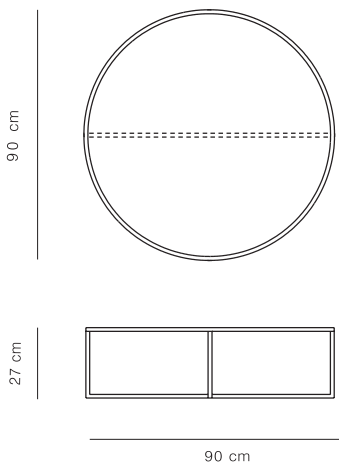

HD50-1 = 0,6m

HD90D-1 = 1m

HD90 - TABLE 90X90

HD70 - TABLE 70X46

Coffee table collection with the options of oak wood or upholstered with the finishes of our collection.

In case you want the sewing in a different colour than the fabric/leather, please, indicate it in the order.

HD90D - TABLE D90

HD50 - TABLE D50

CODE	MODEL	VOLUME (m3)	WEIGHT(Kg)	FINISHES	
HDA-1	LOUNGE CHAIR	0.48	17	COM	
HDA-2				G2	
HDA-3				G3	
HDA-4				G4	
HDA-5				G5	
HD70RO	TABLE 70X46	0.17	8	stained	
				lacquered	
HD70-1				COM	
HD70-2				G2	
HD70-3				G3	
HD70-4				G4	
HD70-5				G5	
HD90RO	TABLE 90X90	0.27	12	stained	
				lacquered	
HD90-1				COM	
HD90-2				G2	
HD90-3				G3	
HD90-4				G4	
HD90-5				G5	
HD50RO	TABLE D50	0.21	8	stained	
				lacquered	
HD50-1				COM	
HD50-2				G2	
HD50-3				G3	
HD50-4				G4	
HD50-5				G5	
HD90DRO	TABLE D90	0.27	12	stained	
				lacquered	
HD90D-1				COM	
HD90D-2				G2	
HD90D-3				G3	
HD90D-4				G4	
HD90D-5				G5	