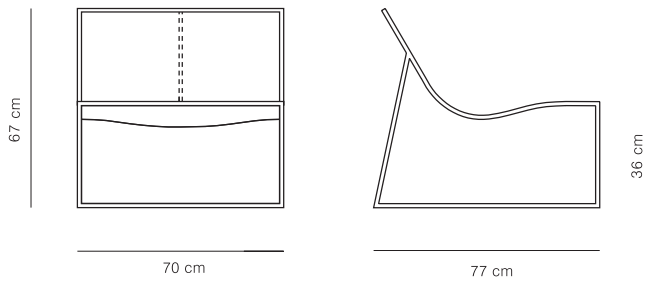

Holy day

Jean-Marie Massaud

HDA - LOUNGE CHAIR

Chromed steel and polyurethane upholstered fiber glass seat.

Needed fabric for material 1,40 wide:

HDA-1 = 1 m

HD70-1 = 0,6 m

HD90-1 = 1m

HD50-1 = 0,6m

HD90D-1 = 1m

HD90 - TABLE 90X90

HD70 - TABLE 70X46

Coffee table collection with the options of oak wood or upholstered with the finishes of our collection.

In case you want the sewing in a different colour than the fabric/leather, please, indicate it in the order.

HD90D - TABLE D90

HD50 - TABLE D50

CODE	MODEL	VOLUME (m3)	WEIGHT(Kg)	FINISHES	
HDA-1	LOUNGE CHAIR	0.48	17	COM	
HDA-2				G2	
HDA-3				G3	
HDA-4				G4	
HDA-5				G5	
HD70RO	TABLE 70X46	0.17	8	stained	
				lacquered	
HD70-1				COM	
HD70-2				G2	
HD70-3				G3	
HD70-4				G4	
HD70-5				G5	
HD90RO	TABLE 90X90	0.27	12	stained	
				lacquered	
HD90-1				COM	
HD90-2				G2	
HD90-3				G3	
HD90-4				G4	
HD90-5				G5	
HD50RO	TABLE D50	0.21	8	stained	
				lacquered	
HD50-1				COM	
HD50-2				G2	
HD50-3				G3	
HD50-4				G4	
HD50-5				G5	
HD90DRO	TABLE D90	0.27	12	stained	
				lacquered	
HD90D-1				COM	
HD90D-2				G2	
HD90D-3				G3	
HD90D-4				G4	
HD90D-5				G5	