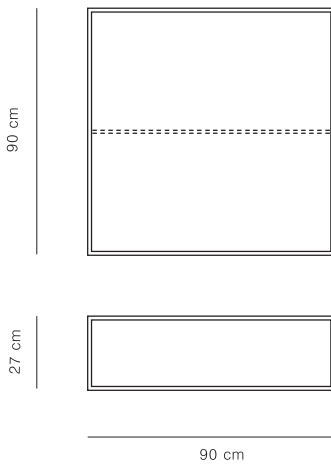

Holy day

Jean-Marie Massaud

HDA - LOUNGE CHAIR

Chromed steel and polyurethane upholstered fiber glass seat.

Needed fabric for material 1,40 wide:

HDA-1 = 1 m

HD70-1 = 0,6 m

HD90-1 = 1m

HD50-1 = 0,6m

HD90D-1 = 1m

HD90 - TABLE 90X90

HD70 - TABLE 70X46

Coffee table collection with the options of oak wood or upholstered with the finishes of our collection.

In case you want the sewing in a different colour than the fabric/leather, please, indicate it in the order.

HD90D - TABLE D90

HD50 - TABLE D50

CODE	MODEL	VOLUME (m3)	WEIGHT(Kg)	FINISHES	
HDA-1	LOUNGE CHAIR	0.48	17	COM	
HDA-2				G2	
HDA-3				G3	
HDA-4				G4	
HDA-5				G5	
HD70RO	TABLE 70X46	0.17	8	stained	
				lacquered	
HD70-1				COM	
HD70-2				G2	
HD70-3				G3	
HD70-4				G4	
HD70-5				G5	
HD90RO	TABLE 90X90	0.27	12	stained	
				lacquered	
HD90-1				COM	
HD90-2				G2	
HD90-3				G3	
HD90-4				G4	
HD90-5				G5	
HD50RO	TABLE D50	0.21	8	stained	
				lacquered	
HD50-1				COM	
HD50-2				G2	
HD50-3				G3	
HD50-4				G4	
HD50-5				G5	
HD90DRO	TABLE D90	0.27	12	stained	
				lacquered	
HD90D-1				COM	
HD90D-2				G2	
HD90D-3				G3	
HD90D-4				G4	
HD90D-5				G5	