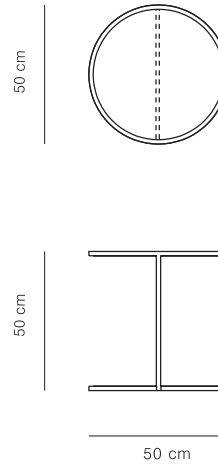

HD50-1 = 0,6m

HD90D-1 = 1m

HD90 - TABLE 90X90

HD70 - TABLE 70X46

Coffee table collection with the options of oak wood or upholstered with the finishes of our collection.

In case you want the sewing in a different colour than the fabric/leather, please, indicate it in the order.

HD90D - TABLE D90

HD50 - TABLE D50

CODE	MODEL	VOLUME (m3)	WEIGHT(Kg)	FINISHES	
HDA-1	LOUNGE CHAIR	0.48	17	COM	
HDA-2				G2	
HDA-3				G3	
HDA-4				G4	
HDA-5				G5	
HD70RO	TABLE 70X46	0.17	8	stained	
				lacquered	
HD70-1				COM	
HD70-2				G2	
HD70-3				G3	
HD70-4				G4	
HD70-5				G5	
HD90RO	TABLE 90X90	0.27	12	stained	
				lacquered	
HD90-1				COM	
HD90-2				G2	
HD90-3				G3	
HD90-4				G4	
HD90-5				G5	
HD50RO	TABLE D50	0.21	8	stained	
				lacquered	
HD50-1				COM	
HD50-2				G2	
HD50-3				G3	
HD50-4				G4	
HD50-5				G5	
HD90DRO	TABLE D90	0.27	12	stained	
				lacquered	
HD90D-1				COM	
HD90D-2				G2	
HD90D-3				G3	
HD90D-4				G4	
HD90D-5				G5	