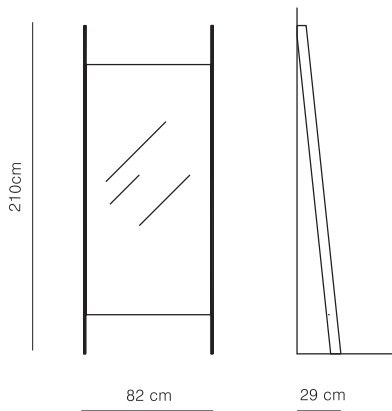

# Hache

Francesc Rifé

MIRROR HACHE WIDE 36 CM

Mirror collection for home or contract projects.  
Epoxy lacquered thermoreinforced white, red or black with safety system in the back.

MIRROR HACHE WIDE 82 CM

MIRROR HACHE WIDE 122 CM

For special sizes, please ask the factory for quotation, delivery time and availability

Please, refer, to "Special orders" in the general sales condition (page 4).

CODE	MODEL	VOLUME (m3)	WEIGHT(Kg)	FINISHES	
HAB36	WIDE 36 CM	0.1	30	white	
HAN36				black	
HAR36				red	
HAB82	WIDE 82 CM	0.2	35	white	
HAN82				black	
HAR82				red	
HAB122	WIDE 122 CM	0.2	40	white	
HAN122				black	
HAR122				red	