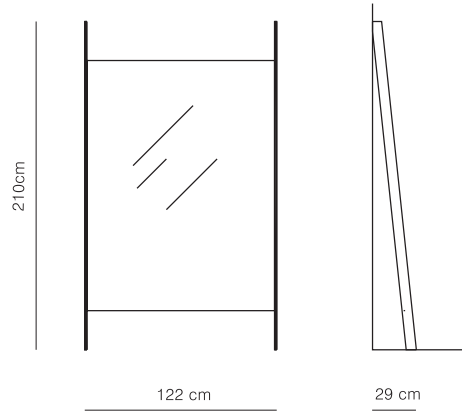

# Hache

Francesc Rifé

MIRROR HACHE WIDE 36 CM

Mirror collection for home or contract projects.  
Epoxy lacquered thermoreinforced white, red or black with safety system in the back.

MIRROR HACHE WIDE 82 CM

MIRROR HACHE WIDE 122 CM

For special sizes, please ask the factory for quotation, delivery time and availability

Please, refer, to "Special orders" in the general sales condition (page 4).

CODE	MODEL	VOLUME (m3)	WEIGHT(Kg)	FINISHES	
HAB36	WIDE 36 CM	0.1	30	white	
HAN36				black	
HAR36				red	
HAB82	WIDE 82 CM	0.2	35	white	
HAN82				black	
HAR82				red	
HAB122	WIDE 122 CM	0.2	40	white	
HAN122				black	
HAR122				red	