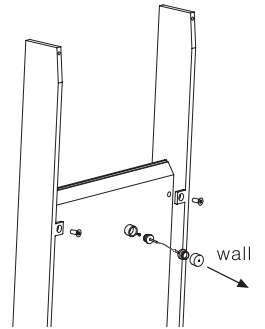

# Hache

Francesc Rifé

MIRROR HACHE WIDE 36 CM

Mirror collection for home or contract projects.  
Epoxy lacquered thermoreinforced white, red or black with safety system in the back.

MIRROR HACHE WIDE 82 CM

MIRROR HACHE WIDE 122 CM

For special sizes, please ask the factory for quotation, delivery time and availability

Please, refer, to "Special orders" in the general sales condition (page 4).

CODE	MODEL	VOLUME (m3)	WEIGHT(Kg)	FINISHES	
HAB36	WIDE 36 CM	0.1	30	white	
HAN36				black	
HAR36				red	
HAB82	WIDE 82 CM	0.2	35	white	
HAN82				black	
HAR82				red	
HAB122	WIDE 122 CM	0.2	40	white	
HAN122				black	
HAR122				red	