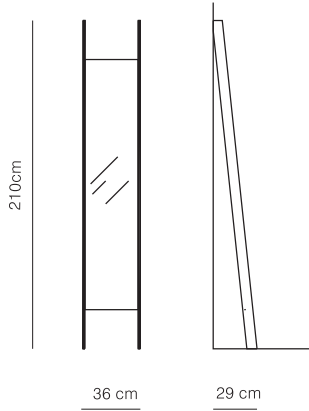

# Hache

Francesc Rifé

MIRROR HACHE WIDE 36 CM

Mirror collection for home or contract projects.  
Epoxy lacquered thermoreinforced white, red or black with safety system in the back.

MIRROR HACHE WIDE 82 CM

MIRROR HACHE WIDE 122 CM

For special sizes, please ask the factory for quotation, delivery time and availability

Please, refer, to "Special orders" in the general sales condition (page 4).

CODE	MODEL	VOLUME (m3)	WEIGHT(Kg)	FINISHES	
HAB36	WIDE 36 CM	0.1	30	white	
HAN36				black	
HAR36				red	
HAB82	WIDE 82 CM	0.2	35	white	
HAN82				black	
HAR82				red	
HAB122	WIDE 122 CM	0.2	40	white	
HAN122				black	
HAR122				red	