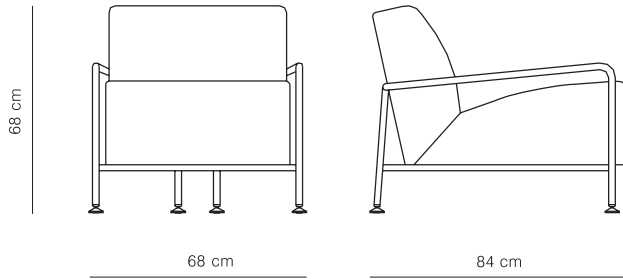

Colubi

R.Taengua

TA04 - COLUBI

Removable cover armchair.
Solid wood structure, high density polyurethane foam and polyester fiber.
Chromed gauged steel frame, and non slip end.

Needed fabric for material 1,40 wide:

TA04-1= 2m

TA08-1= 3,5m

TA08 - COLUBI 2 SEATS

CODE	MODEL	VOLUME (m3)	WEIGHT(Kg)	FINISHES	
TA04-1	ARMCHAIR	0.48	20.5	COM	
TA04-2				G2	
TA04-3				G3	
TA04-4				G4	
TA04-5				G5	
TA08-1	ARMCHAIR 2 SEATS	0.96	41	COM	
TA08-2				G2	
TA08-3				G3	
TA08-4				G4	
TA08-5				G5	