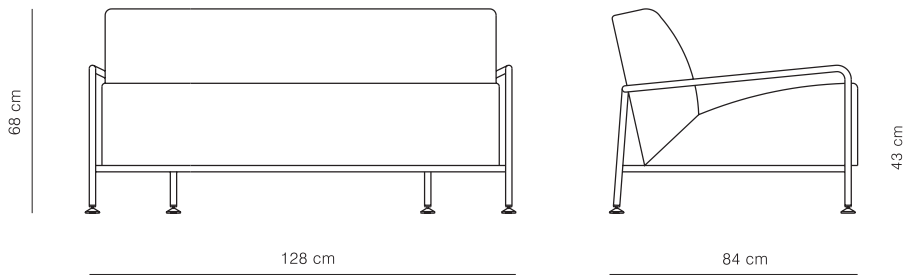

Colubi

R.Taengua

TA04 - COLUBI

Removable cover armchair.
Solid wood structure, high density polyurethane foam and polyester fiber.
Chromed gauged steel frame, and non slip end.

Needed fabric for material 1,40 wide:

TA04-1= 2m

TA08-1= 3,5m

TA08 - COLUBI 2 SEATS

CODE	MODEL	VOLUME (m3)	WEIGHT(Kg)	FINISHES	
TA04-1	ARMCHAIR	0.48	20.5	COM	
TA04-2				G2	
TA04-3				G3	
TA04-4				G4	
TA04-5				G5	
TA08-1	ARMCHAIR 2 SEATS	0.96	41	COM	
TA08-2				G2	
TA08-3				G3	
TA08-4				G4	
TA08-5				G5	