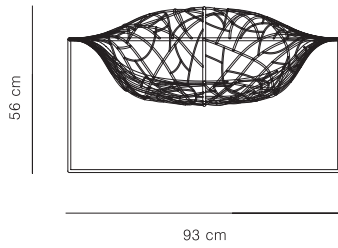

Ad-Hoc

Jean-Marie Massaud

AD-H - ARMCHAIR

Brass structure hand made.

As for the handcrafted process, may the design slightly change from one piece to another, being this a part of its charm. Only the epoxy lacquered pieces (black, white and orange) are valid for the outside

Available in other colours, please, ask for option, quotes and delivery terms.

Refer to special order in the general condition of the price list (page 4).

CODE	MODEL	VOLUME (m3)	WEIGHT(Kg)	FINISHES	
AD-HOC	ARMCHAIR	0.48	20	white, black, orange	
				gold