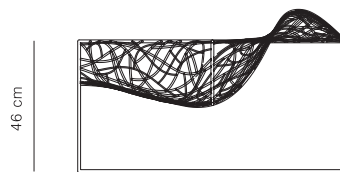

## AD-H - ARMCHAIR

Brass structure hand made.

As for the handcrafted process, may the design slightly change from one piece to another, being this a part of its charm. Only the epoxy lacquered pieces (black, white and orange) are valid for the outside

Available in other colours, please, ask for option, quotes and delivery terms.

Refer to special order in the general condition of the price list (page 4).

CODE	MODEL	VOLUME (m3)	WEIGHT(Kg)	FINISHES	
AD-HOC	ARMCHAIR	0.48	20	white, black, orange	
				gold	