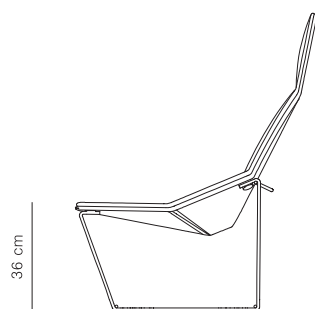

## ACA - HIGH LOUNGE CHAIR

65 cm

84 cm

65 cm

Structure in gauged chromed steel.  
Upholstery seat with removable cover.

Needed fabric for material 1,40 wide:

ACA= 2.50m

ACB= 2.35m

## ACB - LOW LOUNGE CHAIR

65 cm

78 cm

65 cm