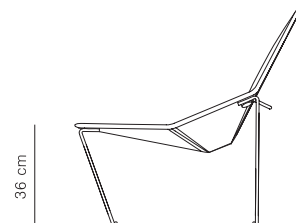

## ACA - HIGH LOUNGE CHAIR

65 cm

84 cm

65 cm

Structure in gauged chromed steel.  
Upholstery seat with removable cover.

Needed fabric for material 1,40 wide:

ACA= 2.50m

ACB= 2.35m

## ACB - LOW LOUNGE CHAIR

65 cm

78 cm

65 cm