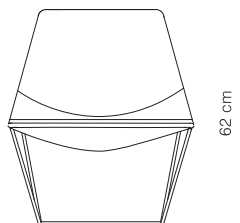

## ACA - HIGH LOUNGE CHAIR

65 cm

84 cm

65 cm

Structure in gauged chromed steel.  
Upholstery seat with removable cover.

Needed fabric for material 1,40 wide:

ACA= 2.50m

ACB= 2.35m

## ACB - LOW LOUNGE CHAIR

65 cm

78 cm

65 cm