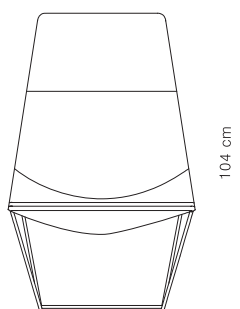

## ACA - HIGH LOUNGE CHAIR

65 cm

84 cm

65 cm

Structure in gauged chromed steel.  
Upholstery seat with removable cover.

Needed fabric for material 1,40 wide:

ACA= 2.50m

ACB= 2.35m

## ACB - LOW LOUNGE CHAIR

65 cm

78 cm

65 cm