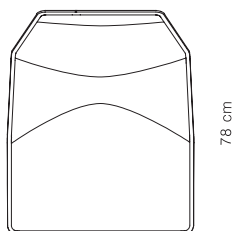

## ACA - HIGH LOUNGE CHAIR

65 cm

84 cm

65 cm

Structure in gauged chromed steel.  
Upholstery seat with removable cover.

Needed fabric for material 1,40 wide:

ACA= 2.50m

ACB= 2.35m

## ACB - LOW LOUNGE CHAIR

65 cm

78 cm

65 cm