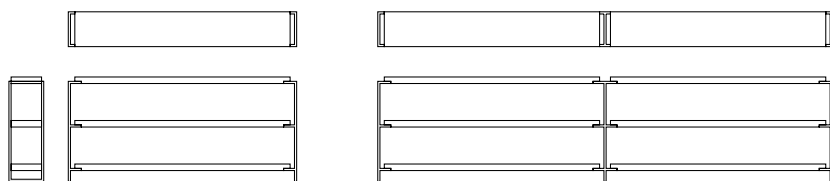

Struttura in acciaio cromato lucido.

La libreria può essere ampliabile lateralmente con elemento centrale sempre in acciaio cromato lucido, si possono combinare varie misure con le mensole da 210 cm e da 162 cm a seconda delle esigenze del cliente.

Structure in polished chromium-plated steel.

Possibility of lateral extension with central joint in polished chromium-plated steel and different sizes to match: shelves 210 cm and shelves 162 cm on request of customer.

Shelves are tested to hold up a maximum load of 50 kg each (weight evenly distributed along the width).

Dimensioni (L x P x H) - Dimensions (W x D x H) :

single "Three": cm 210x32x96

double "Three": cm 418x32x96 or multiples (multipli) of cm 209

single "Three small": cm 162x32x96

double "Three small": cm 322x32x96 or multiples (multipli) of cm 161

BOOK MACHINE "three"	
Codice - Code	Single - cm 210x32x96
BOOK 3 RSB	rovere sbiancato whitened oak
BOOK 3 WEN	rovere tinto wengè wengè-stained oak
BOOK 3 PAN	laccato nero a poro aperto black lacquered - open pore
BOOK 3 PCB	laccato bianco white lacquered
BOOK 3 PCN	laccato nero black lacquered
	Double - cm 418x32x96
BOOK 3D RSB	rovere sbiancato whitened oak
BOOK 3D WEN	rovere tinto wengè wengè-stained oak
BOOK 3D PAN	laccato nero a poro aperto black lacquered - open pore
BOOK 3D PCB	laccato bianco white lacquered
BOOK 3D PCN	laccato nero black lacquered