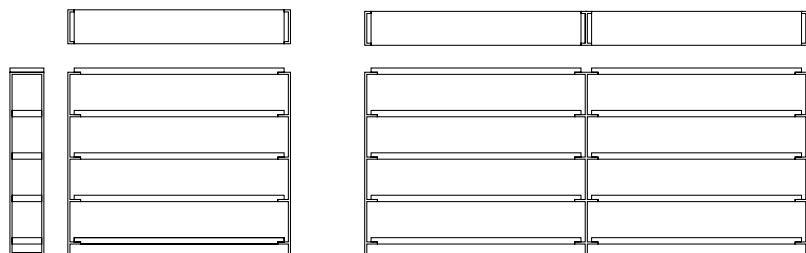

Struttura in acciaio cromato lucido.

La libreria può essere ampliabile lateralmente con elemento centrale sempre in acciaio cromato lucido, si possono combinare varie misure con le mensole da 210 cm e da 162 cm a seconda delle esigenze del cliente.

Possibility of lateral extension with central joint in polished chromium-plated steel and different sizes to match: shelves 210 cm and shelves 162 cm on request of customer.

Shelves are tested to hold up a maximum load of 50 kg each (weight evenly distributed along the width).

Dimensioni (L x P x H) - Dimensions (W x D x H) :

single "Five": cm 210x32x176

double "Five": cm 418x32x176 or multiples (multipli) of cm 209

single "Five small": cm 162x32x176

double "Five small": cm 322x32x176 or multiples (multipli) of cm 161

Dimensioni - Dimensions:

cm 162x32xh176 single "Five small"

cm 322x32xh176 double "Five small" or multiples (multipli) of 161 cm

cm 210x32xh176 single "Five"

cm 418x32xh176 double "Five" or multiples (multipli) of 209 cm