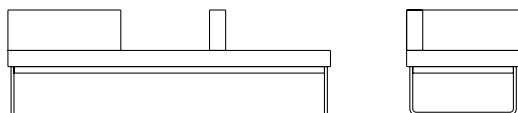

Abbinabile al "Bench" e/o al "Bench One" permette la realizzazione di diverse combinazioni.

Small sofa/padded bench with multi-layer wooden frame covered with foam rubber of different densities.

Structure in polished chromium-plated steel.

Removable cover in customer fabric, cotton and wool; fixed cover in leather and synthetic leather, as sample collection.

Possible match with "Bench" and/or "Bench One".

Dimensioni (L x P x H) - Dimensions (W x D x H) :
cm 200x70x40/66