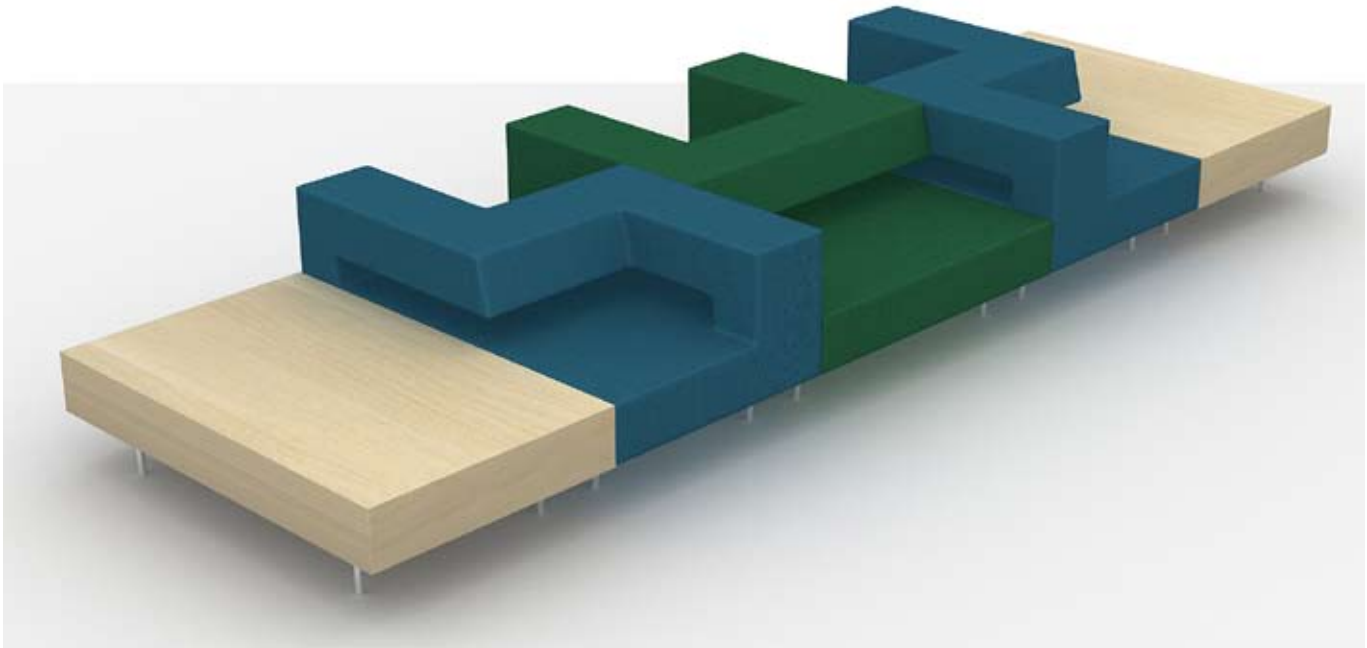

Derin

derin OVER sofa

The sharp-edged single elements of OVER works ideally to create stretched out seating landscapes. OVER consist of only three different modules with clear, expression-strong stylistic idiom. They can be combined to the user's personal taste.

Module 3x OVER 2
 2x OVER 90 low table

Beispielkonfiguration mit low table in Holz:

OVER (Beispielkonfiguration 1 / example configuration 1)

5400 x 1500 x h:380/680 mm

Derin

derin OVER sofa (example configuration 2)

- modules 2x OVER 1
- 1x OVER 2
- 2x OVER 90 low table

example configuration with low table in wood:

derin OVER sofa (Beispielkonfiguration 2)

- Module 2x OVER 1
- 1x OVER 2
- 2x OVER 90 low table

Beispielkonfiguration mit low table in Holz: