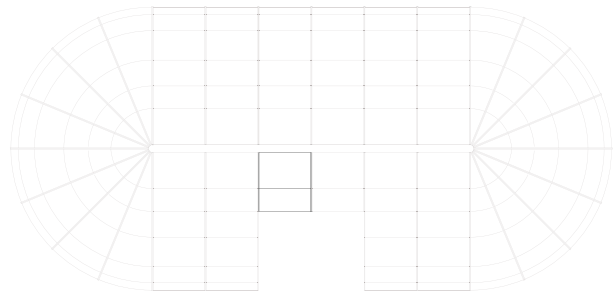

Derin

stationary working area | IGLOO SYSTEM

Design: Aziz Sariyer | 2006

derin IGLOO SYSTEM stationary working area

Derin's IGLOO-shaped office space is ideal for individual use yet large enough to accommodate several workstation or small meetings. White boards can be hung up into the structure where the appropriate shelves are directly integrated. In the standard configuration IGLOO is available in a round basic form. The IGLOO SYSTEM is modular and it can be enlarged with further IGLOO elements according to changing needs.

Beispielkonfiguration für oben dargestellte Variante

- Module 16x IGLOO UNIT 1
- 10x IGLOO UNIT 2
- 2x IGLOO UNIT 4
- 4x IGLOO TABLE 1
- 5x IGLOO TABLE 3

IGLOO SYSTEM (Beispielkonfiguration / example configuration)
7960 x 3760 x h:2520 mm

IGLOO UNIT 1
733.5 x 1827.5 x h:2520 mm

IGLOO UNIT 2
700 x 1827.5 x h:2520 mm

IGLOO UNIT 4
700 x 1120 x h:420 mm

IGLOO TABLE 1
2200 x 1130 x h:150 mm

IGLOO TABLE 3
1400 x 700 x h:150 mm