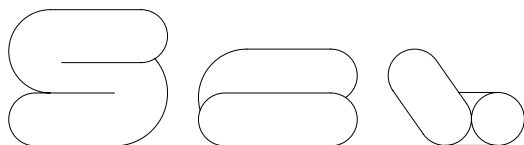

1050 x 900 x h:350/635 mm