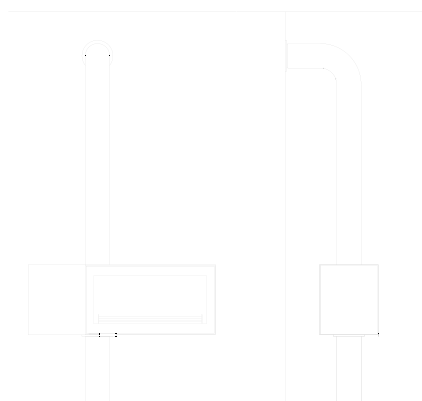

TURN is the answer for open living. This fireplace can be rotated round 360 degrees and can also be locked in position at set increments. The cosy view of the fire can now be enjoyed from every conceivable angle. This means that fireplace planning is no longer tied to the living room environment and offers the desired scope for change. In its form, the horizontally located fireplace communicates the lightness of the free-floating fire. The requirement for heat takes centre stage. TURN is always involved.

2009

SILBER

Schweiger & Viererbl

TURN

TURN	Art.-Nr. 30000
Design	Schweiger & Viererbl
Material	Stahl schwarz lackiert <i>steel black varnished</i>
Rauchabzug flue connection	oben on top
Kaminofen inkl. Holzfach H/B/T <i>burning chamber incl. wood storage h/w/d</i>	43/115/36 cm
Brennraum H/B/T firebox h/w/d	31/69/23 cm
Glasscheibe H/B glass plate h/w	40/77 cm
Holzfach H/B/T wood storage h/w/d	38/35/32 cm
Höhe Oberkante Brennkammer <i>height top edge burning chamber</i>	84 cm
Ø Fuß feet	40 cm
Gewicht weight	170 kg
Bauart construction type	1
Nennwärmeleistung heat output	5 kW
Feinstaub in mg/N³ dust mg/N³	31
Förderdruck manometric pressure	12 PA
Abgastemperatur exhaust mass flow	330 °C
Abgasmassenstrom construction type	5,1 g/s
Wirkungsgrad degree of efficiency	78,3 %
Ø Rauchrohr flue pipe	15 cm
Wandabstand hinten projection back wall	10 cm
Abstand zu brennbaren Materialien Seite/Front distance to flammable <i>materials, side/front</i>	10/80 cm