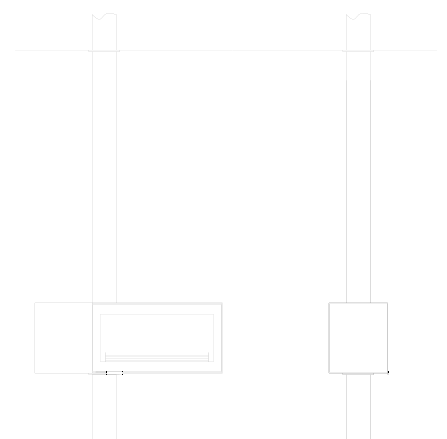

TURN is the answer for open living. This fireplace can be rotated round 360 degrees and can also be locked in position at set increments. The cosy view of the fire can now be enjoyed from every conceivable angle. This means that fireplace planning is no longer tied to the living room environment and offers the desired scope for change. In its form, the horizontally located fireplace communicates the lightness of the free-floating fire. The requirement for heat takes centre stage. TURN is always involved.

2009

SILBER

Schweiger & Viererbl

TURN

TURN	Art.-Nr. 30000
Design	Schweiger & Viererbl
Material	Stahl schwarz lackiert <i>steel black varnished</i>
Rauchabzug flue connection	oben on top
Kaminofen inkl. Holzfach H/B/T <i>burning chamber incl. wood storage h/w/d</i>	43/115/36 cm
Brennraum H/B/T firebox h/w/d	31/69/23 cm
Glasscheibe H/B glass plate h/w	40/77 cm
Holzfach H/B/T wood storage h/w/d	38/35/32 cm
Höhe Oberkante Brennkammer <i>height top edge burning chamber</i>	84 cm
Ø Fuß feet	40 cm
Gewicht weight	170 kg
Bauart construction type	1
Nennwärmeleistung heat output	5 kW
Feinstaub in mg/N³ dust mg/N³	31
Förderdruck manometric pressure	12 PA
Abgastemperatur exhaust mass flow	330 °C
Abgasmassenstrom construction type	5,1 g/s
Wirkungsgrad degree of efficiency	78,3 %
Ø Rauchrohr flue pipe	15 cm
Wandabstand hinten projection back wall	10 cm
Abstand zu brennbaren Materialien Seite/Front distance to flammable <i>materials, side/front</i>	10/80 cm