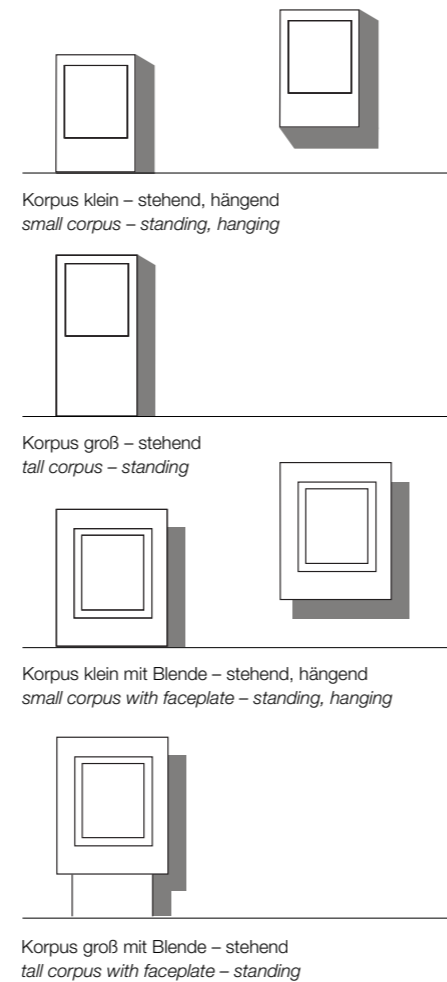

Stellmöglichkeiten / application possibilities

Korpus klein – stehend, hängend
small corpus – standing, hanging

Korpus groß – stehend
tall corpus – standing

Korpus klein mit Blende – stehend, hängend
small corpus with faceplate – standing, hanging

Korpus groß mit Blende – stehend
tall corpus with faceplate – standing