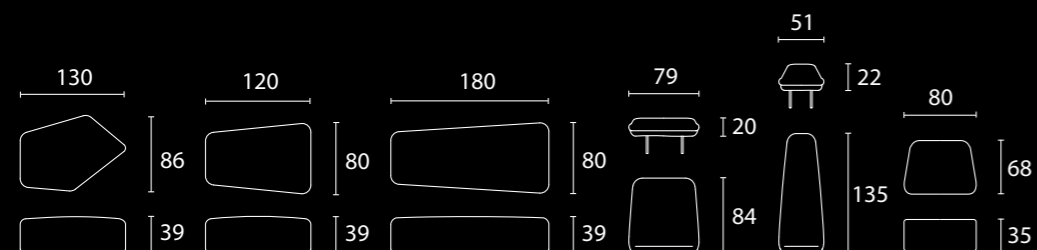

BEN GRIMM

design Luca Nichetto
2007

Sistema di sedute modulari.

Sistema di sedute che permette di realizzare molteplici configurazioni grazie all'affiancamento dei vari moduli creando situazioni ed atmosfere sempre differenti fra loro. Struttura portante in metallo e cinghie elastiche. Imbottitura in poliuretano alta densità. Gli schienali garantiscono un ottimo comfort, sono modulari e posizionabili su tutti i lati della seduta per mezzo di corsie sottostanti. I tavolini realizzati in corian, ma disponibili in polietilene, consentono di implementare le combinazioni possibili. I cuscini d'arredo sono realizzati in ovatta.

Materiale:

Tessuto o pelle

p. 129-193

Modular lounge seating system.

Seating system which allows realizing several shapes simply positioning the various modules side by side and creating quite different situations and atmospheres. Metal supporting structure and elastic belts. High density polyurethane padding. The backrests guarantee a perfect comfort, are modular and can be used on all sides of the seat by means of the underneath positioned runners. Coffee-tables made in corian, available in polyethylene, allow implementing the possible combinations. Additional cushions are padded in cotton wool.

Material:

Fabric or leather