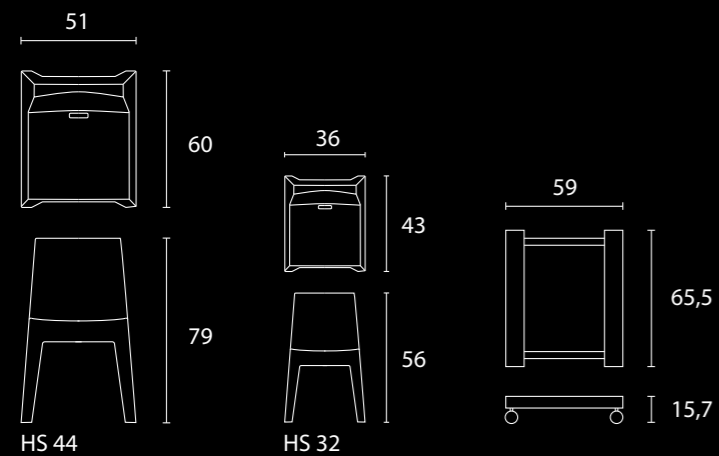

Material:

Opaque polypropylene or transparent ABS. Available fabric seatcover with or without cushion. Available storage trolley in galvanized metal.

p. 49-81-172

HS 44

HS 32

LBBI

LBVE

LBOR